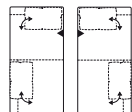

ADD ON CORNER

left/right

back cushions as an option

BW 101

TD 200