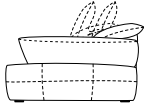

HH min. 81 / max. 105
TD min. 129 / max. 136
ST SD min. 64 / max. 79
SH SH 42

EINZELSOFAS SINGLE SOFAS

ANBAUELEMENTE

Armlehne links / rechts
ADD-ON ELEMENTS
armrest left / right