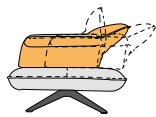

KISSEN CUSHION